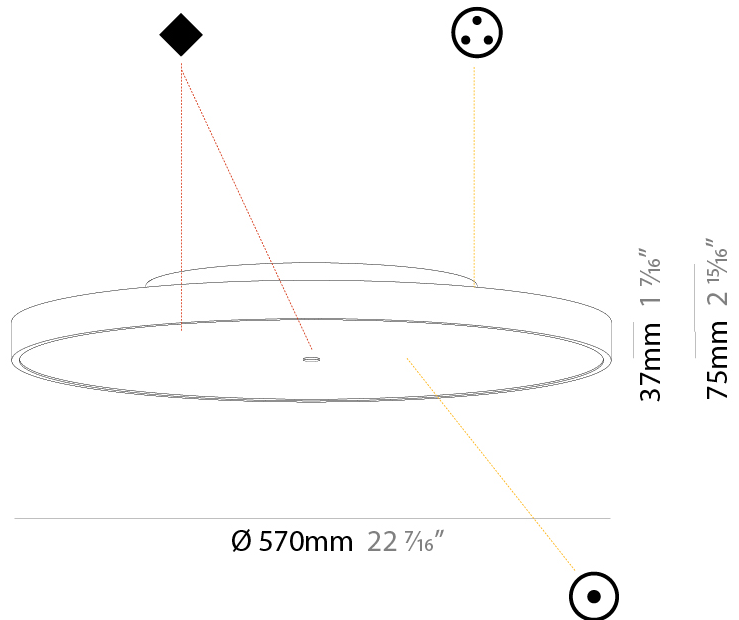

GENERAL

Series: Sign Diva
Subseries: Sign Diva
Brand: Prolicht
Division: Architectural
Mounting Type: Surface
Mounting Location: Ceiling
Subcategory: Ambient

PHYSICAL

Shape: Round
Diameter (mm): 570
Diameter (in): 22 ⁷/₁₆"
Height (mm): 75
Height (in): 2 ¹⁵/₁₆"
Light Distribution: Direct / Indirect
Weight (kg): 7.066
Weight (lbs): 15.578
Diffuser: Direct - PMMA - Opal/Micro-Prism/Sparkling Secret/Vintage Industrial with Shine Ring / Indirect - White/Yellow/Orange/Red/Blue/Green
Fixture Finish: SSR / BKV / CWI / CRY / HAB / UFT / ITA / RUA / FTG / MYG / LOD / PUS / FRO / FUP / KIA / POP / BLS / SPG / MEY / GOH / GUM / CHC / COM / ABZ / JAG / OBR / MOS / ROR
Fixture Material: Extruded Aluminum / Steel

ELECTRICAL

Lamp Type: LED (Zhaga Standard)
Input Wattage (W): 58.3
Total Output Wattage (W): 53
Dimming: Tri-Mode (Non-Dimming and Phase Dimming (120Vac only) and 0-10V Dimming)
Driver Included: Yes
Driver Location: Integrated
Driver Type: Constant Current - Universal
Driver Class: Class 2
Input Voltage (V): 120 - 277
Constant Current (MA): 350

LED

Color Temperature (*K): 3000 / 3500 / 4000
Max. Delivered Lumen (lm): 6170 / 6292 / 6420
CRI: >90 CRI
Lamp Life (hrs): 50000

OPTICAL

RATINGS AND CERTIFICATIONS

Certified By: Certified for North American Standards
IP rating: IP20