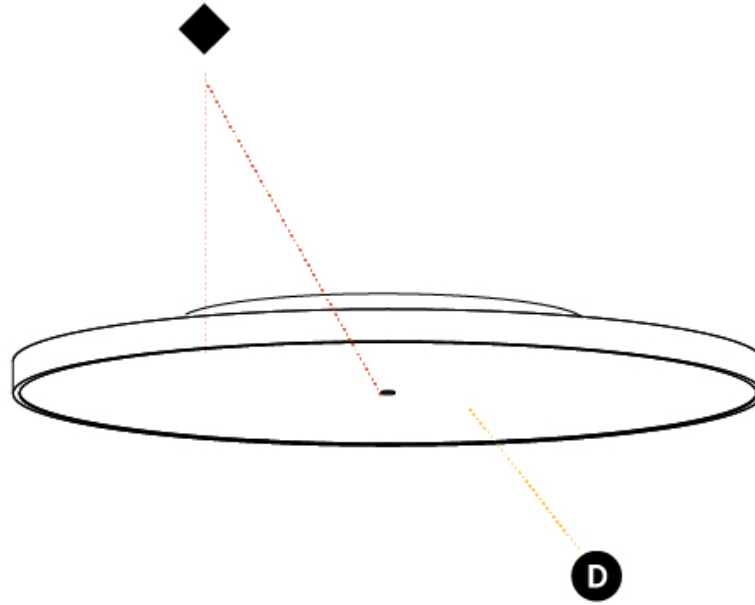

A3D093-

PROJECT	_____
TYPE	_____
SPECIFIER	_____
QUANTITY	_____
DATE	_____