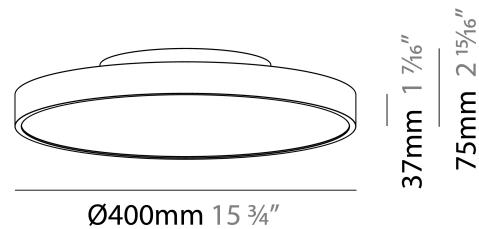

GENERAL

Series: Sign Diva
Subseries: Sign Diva
Brand: Prolicht
Division: Architectural
Mounting Type: Surface
Mounting Location: Ceiling
Subcategory: Ambient

PHYSICAL

Shape: Round
Diameter (mm): 400
Diameter (in): 15 ³/₄
Height (mm): 75
Height (in): 2 ¹⁵/₁₆
Light Distribution: Direct / Indirect
Weight (kg): 2.302
Weight (lbs): 5.075
Diffuser: Direct - PMMA - Opal/Micro-Prism/Sparkling Secret/Vintage Industrial with Shine Ring / Indirect - White/Yellow/Orange/Red/Blue/Green
Fixture Finish: SSR / BKV / CWI / CRY / HAB / UFT / ITA / RUA / FTG / MYG / LOD / PUS / FRO / FUP / KIA / POP / BLS / SPG / MEY / GOH / GUM / CHC / COM / ABZ / JAG / OBR / MOS / ROR
Fixture Material: Extruded Aluminum / Steel

ELECTRICAL

Lamp Type: LED (Zhaga Standard)
Input Wattage (W): 19.8
Total Output Wattage (W): 16
Dimming: Tri-Mode (Non-Dimming and Phase Dimming (120Vac only) and 0-10V Dimming)
Driver Included: Yes
Driver Location: Integrated
Driver Type: Constant Current - Universal
Driver Class: Class 2
Input Voltage (V): 120 - 277
Constant Current (MA): 500

LED

Color Temperature (°K): 3000 / 3500 / 4000
Max. Delivered Lumen (lm): 2280 / 2313 / 2360
CRI: >90 CRI
Lamp Life (hrs): 50000

OPTICAL

RATINGS AND CERTIFICATIONS

Certified By: Certified for North American Standards
IP rating: IP20