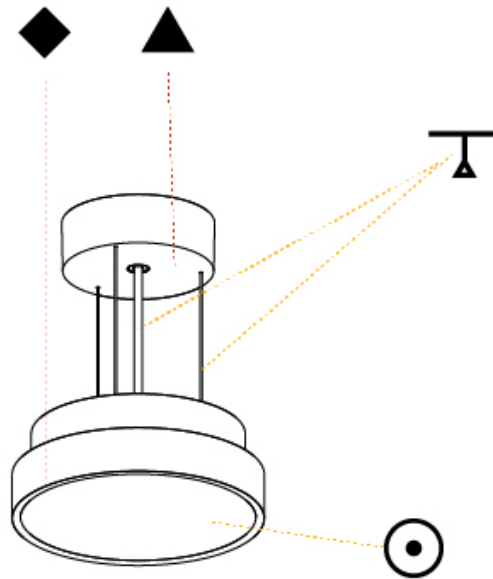

SIGN DIVA SUSPENSION

A300001-

PROJECT	_____
TYPE	_____
SPECIFIER	_____
QUANTITY	_____
DATE	_____

A