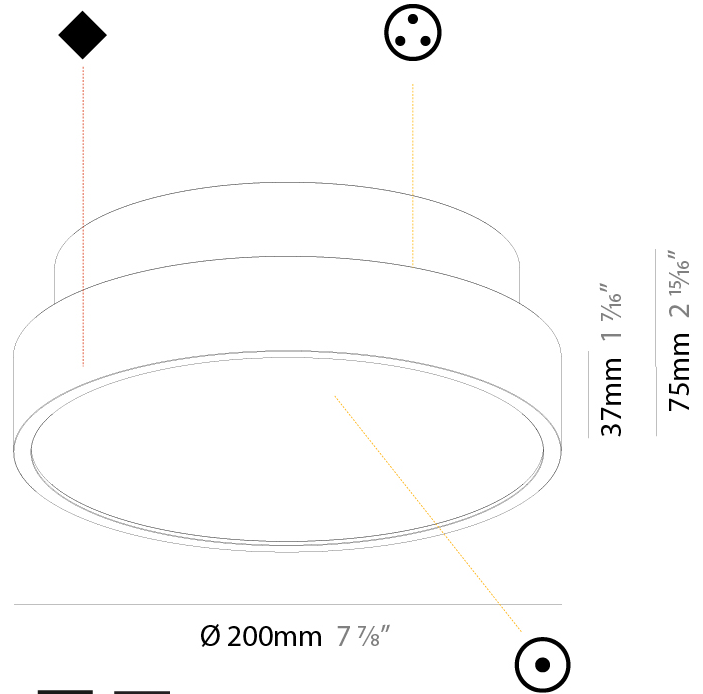

GENERAL

Series: Sign Diva
Subseries: Sign Diva
Brand: Prolicht
Division: Architectural
Mounting Type: Surface
Mounting Location: Ceiling
Subcategory: Ambient

PHYSICAL

Shape: Round
Diameter (mm): 200
Diameter (in): 7 7/8
Height (mm): 75
Height (in): 2 15/16
Light Distribution: Direct / Indirect
Weight (kg): 1.12
Weight (lbs): 2.469
Diffuser: Direct - PMMA - Opal/Micro-Prism/Sparkling Secret/Vintage Industrial with Shine Ring / Indirect - White/Yellow/Orange/Red/Blue/Green
Fixture Finish: SSR / BKV / CWI / CRY / HAB / UFT / ITA / RUA / FTG / MYG / LOD / PUS / FRO / FUP / KIA / POP / BLS / SPG / MEY / GOH / GUM / CHC / COM / ABZ / JAG / OBR / MOS / ROR
Fixture Material: Extruded Aluminum / Steel

ELECTRICAL

Lamp Type: LED (Zhaga Standard)
Input Wattage (W): 12.1
Total Output Wattage (W): 11
Dimming: Tri-Mode (Non-Dimming and Phase Dimming (120Vac only) and 0-10V Dimming)
Driver Included: Yes
Driver Location: Integrated
Driver Type: Constant Current - Universal
Driver Class: Class 2
Input Voltage (V): 120 - 277
Constant Current (MA): 350

LED

Color Temperature (°K): 3000 / 3500 / 4000
Max. Delivered Lumen (lm): 1100 / 1117 / 1140
CRI: >90 CRI
Lamp Life (hrs): 50000

OPTICAL

RATINGS AND CERTIFICATIONS

Certified By: Certified for North American Standards
IP rating: IP20

PROJECT
TYPE
SPECIFIER
QUANTITY
DATE