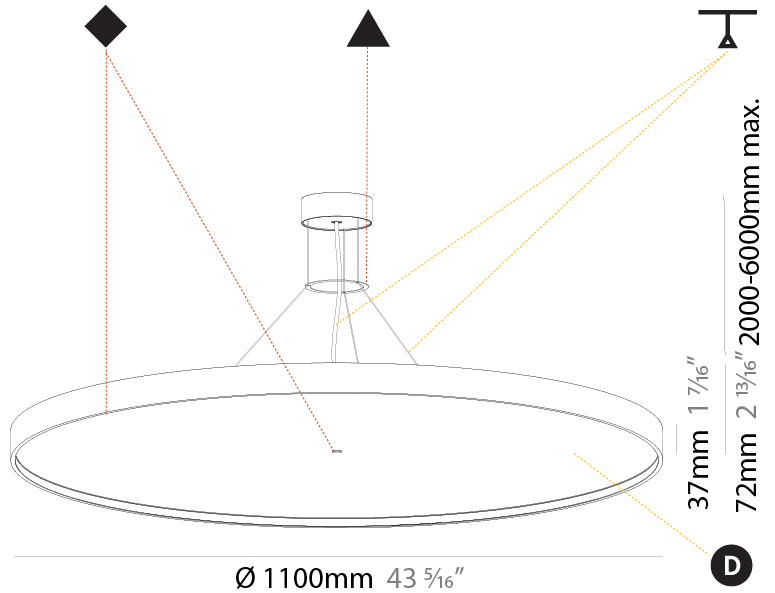

GENERAL

Series: Sign Diva
Subseries: Sign Diva
Brand: Prolicht
Division: Architectural
Mounting Type: Suspension
Mounting Location: Ceiling
Subcategory: Pendant

PHYSICAL

Shape: Round
Diameter (mm): 1100
Diameter (in): 43 ⁵/₁₆
Height (mm): 72
Height (in): 2 ¹³/₁₆
Light Distribution: Direct / Indirect
Weight (kg): 20.78
Weight (lbs): 45.81
Diffuser: PMMA - Opal / Micro-Prism / Sparkling Secret / Vintage Industrial
Fixture Finish: SSR / BKV / CWI / CRY / HAB / UFT / ITA / RUA / FTG / MYG / LOD / PUS / FRO / FUP / KIA / POP / BLS / SPG / MEY / GOH / GUM / CHC / COM / ABZ / JAG / OBR / MOS / ROR
Fixture Material: Extruded Aluminum / Steel
Cable Details: 2,000mm/78 3/4" or 6,000mm/236 1/4" Transparent Cable

ELECTRICAL

Lamp Type: LED (Zhaga Standard)
Input Wattage (W): 169.4 / 28.6
Total Output Wattage (W): 135 / 24
Dimming: Tri-Mode (Non-Dimming and Phase Dimming (120Vac only) and 0-10V Dimming)
Driver Included: Yes
Driver Location: Integrated
Driver Type: Constant Current - Universal
Driver Class: Class 2
Input Voltage (V): 120 - 277
Constant Current (MA): 600 / 350

LED

Color Temperature (*K): 2700 / 3000 / 3500 / 4000
Max. Delivered Lumen (lm): 20030 / 20610 / 21050 / 21480
CRI: >90 CRI
Lamp Life (hrs): 50000

OPTICAL

RATINGS AND CERTIFICATIONS

Certified By: Certified for North American Standards
IP rating: IP20