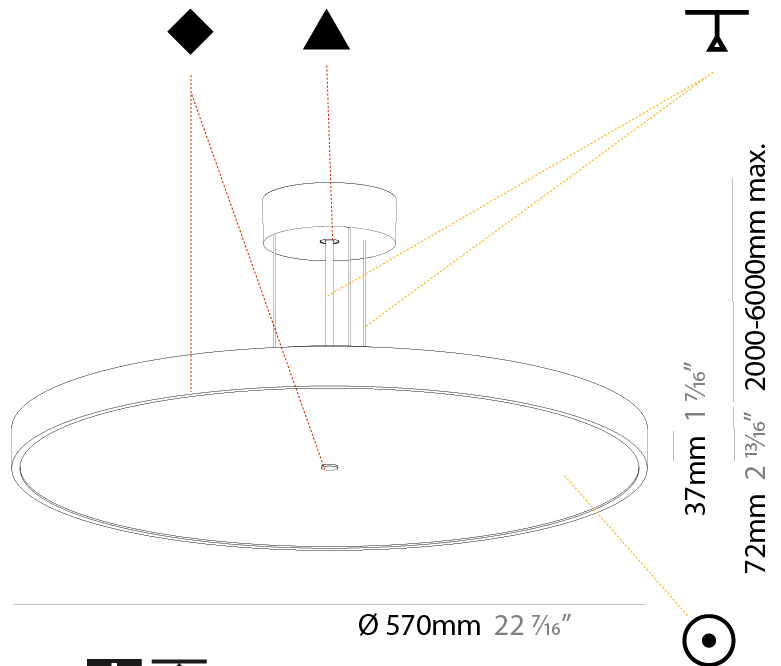

GENERAL

Series: Sign Diva
Subseries: Sign Diva
Brand: Prolicht
Division: Architectural
Mounting Type: Suspension
Mounting Location: Ceiling
Subcategory: Pendant

PHYSICAL

Shape: Round
Diameter (mm): 570
Diameter (in): 22 7/16
Height (mm): 72
Height (in): 2 13/16
Max. Overall Height (mm): 6072
Max. Overall Height (in): 239 1/16
Light Distribution: Direct
Weight (kg): 7.802
Weight (lbs): 17.2
Diffuser: PMMA - Opal / Micro-Prism / Sparkling Secret / Vintage Industrial with Shine Ring
Fixture Finish: SSR / BKV / CWI / CRY / HAB / UFT / ITA / RUA / FTG / MYG / LOD / PUS / FRO / FUP / KIA / POP / BLS / SPG / MEY / GOH / GUM / CHC / COM / ABZ / JAG / OBR / MOS / ROR
Fixture Material: Extruded Aluminum / Steel
Cable Details: 2000mm or 6000mm Transparent Cable

ELECTRICAL

Lamp Type: LED (Zhaga Standard)
Input Wattage (W): 58.3
Total Output Wattage (W): 53
Dimming: Tri-Mode (Non-Dimming and Phase Dimming (120Vac only) and 0-10V Dimming)
Driver Included: Yes
Driver Location: Integrated
Driver Type: Constant Current - Universal
Driver Class: Class 2
Input Voltage (V): 120 - 277
Constant Current (MA): 350

LED

Color Temperature (°K): 2700 / 3000 / 3500 / 4000
Max. Delivered Lumen (lm): 5060 / 6120 / 6233 / 6360
CRI: >90 CRI
Lamp Life (hrs): 50000

OPTICAL

RATINGS AND CERTIFICATIONS

Certified By: Certified for North American Standards
IP rating: IP20