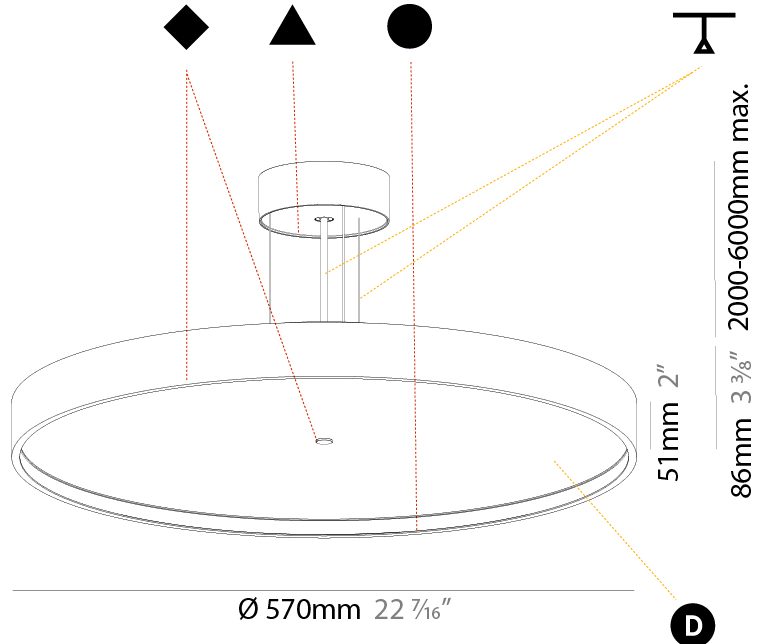

GENERAL

Series: Sign Diva
Subseries: Sign Diva Korona
Brand: Prolicht
Division: Architectural
Mounting Type: Suspension
Mounting Location: Ceiling
Subcategory: Pendant

PHYSICAL

Shape: Round
Diameter (mm): 570
Diameter (in): 22 7/16
Height (mm): 86
Height (in): 3 3/8
Light Distribution: Direct / Indirect
Weight (kg): 8.812
Weight (lbs): 19.43
Diffuser: PMMA - Opal / Micro-Prism / Sparkling Secret / Vintage Industrial
Fixture Finish: SSR / BKV / CWI / CRY / HAB / UFT / ITA / RUA / FTG / MYG / LOD / PUS / FRO / FUP / KIA / POP / BLS / SPG / MEY / GOH / GUM / CHC / COM / ABZ / JAG / OBR / MOS / ROR
Fixture Material: Extruded Aluminum / Steel
Cable Details: 2,000mm/78 3/4" or 6,000mm/236 1/4" Transparent Cable

ELECTRICAL

Lamp Type: LED (Zhaga Standard)
Input Wattage (W): 67
Total Output Wattage (W): 60.9
Dimming: Tri-Mode (Non-Dimming and Phase Dimming (120Vac only) and 0-10V Dimming)
Driver Included: Yes
Driver Location: Integrated
Driver Type: Constant Current - Universal
Driver Class: Class 2
Input Voltage (V): 120 - 277
Constant Current (MA): 350

LED

Color Temperature (°K): 2700 / 3000 / 3500 / 4000
Max. Delivered Lumen (lm): 6632 / 6728 / 6812 / 6951
Nominal Lumen (lm): 9097 / 9229 / 9344 / 9535
CRI: >90 CRI
Lamp Life (hrs): 50000

OPTICAL

RATINGS AND CERTIFICATIONS

Certified By: Certified for North American Standards
IP rating: IP20

A

D