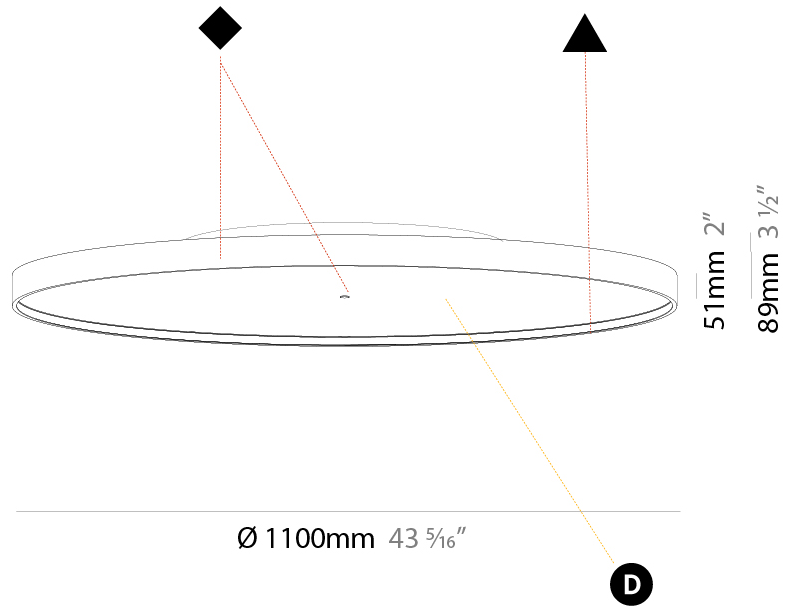

GENERAL

Series: Sign Diva
Subseries: Sign Diva Korona
Brand: Prolicht
Division: Architectural
Mounting Type: Surface
Mounting Location: Ceiling
Subcategory: Ambient

PHYSICAL

Shape: Round
Diameter (mm): 1100
Diameter (in): 43 ⁵/₁₆
Height (mm): 89
Height (in): 3 ¹/₂
Light Distribution: Direct
Weight (kg): 18.835
Weight (lbs): 41.524

Diffuser: PMMA - Opal/Micro-Prism/Sparkling Secret/Vintage Industrial
Fixture Finish: SSR / BKV / CWI / CRY / HAB / UFT / ITA / RUA / FTG / MYG / LOD / PUS / FRO / FUP / KIA / POP / BLS / SPG / MEY / GOH / GUM / CHC / COM / ABZ / JAG / OBR / MOS / ROR
Fixture Material: Extruded Aluminum / Steel

ELECTRICAL

Lamp Type: LED (Zhaga Standard)
Input Wattage (W): 169.4
Total Output Wattage (W): 134
Dimming: Tri-Mode (Non-Dimming and Phase Dimming (120Vac only) and 0-10V Dimming)
Driver Included: Yes
Driver Location: Integrated
Driver Type: Constant Current - Universal
Driver Class: Class 2
Input Voltage (V): 120 - 277
Constant Current (MA): 600

LED

Color Temperature (°K): 3000 / 3500 / 4000
Max. Delivered Lumen (lm): 19520 / 19933 / 20340
CRI: >90 CRI
Lamp Life (hrs): 50000

OPTICAL

RATINGS AND CERTIFICATIONS

Certified By: Certified for North American Standards
IP rating: IP20