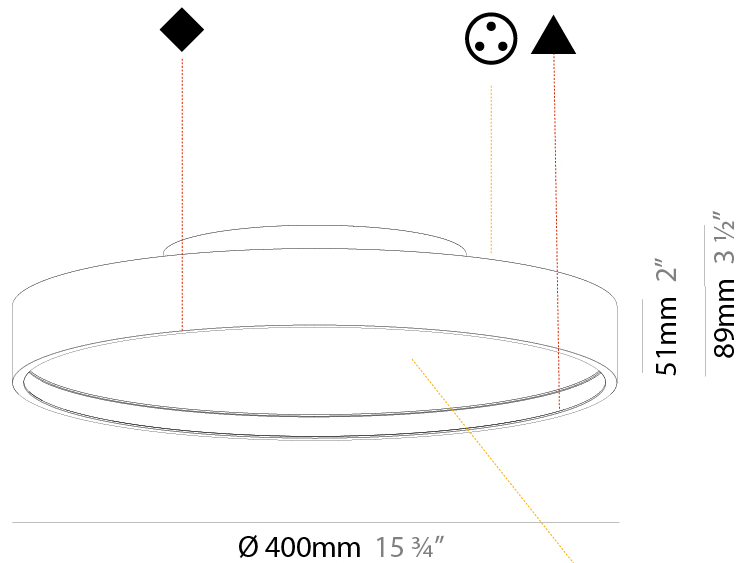

GENERAL

Series: Sign Diva
Subseries: Sign Diva Korona
Brand: Prolicht
Division: Architectural
Mounting Type: Surface
Mounting Location: Ceiling
Subcategory: Ambient

PHYSICAL

Shape: Round
Diameter (mm): 400
Diameter (in): 15 3/4
Height (mm): 89
Height (in): 3 1/2
Light Distribution: Direct / Indirect
Weight (kg): 3.113
Weight (lbs): 6.863
Diffuser: Direct - PMMA - Opal/Micro-Prism/Sparkling Secret/Vintage Industrial / Indirect - White/Yellow/Orange/Red/Blue/Green
Fixture Finish: SSR / BKV / CWI / CRY / HAB / UFT / ITA / RUA / FTG / MYG / LOD / PUS / FRO / FUP / KIA / POP / BLS / SPG / MEY / GOH / GUM / CHC / COM / ABZ / JAG / OBR / MOS / ROR
Fixture Material: Extruded Aluminum / Steel

ELECTRICAL

Lamp Type: LED (Zhaga Standard)
Input Wattage (W): 19.8
Total Output Wattage (W): 16
Dimming: Tri-Mode (Non-Dimming and Phase Dimming (120Vac only) and 0-10V Dimming)
Driver Included: Yes
Driver Location: Integrated
Driver Type: Constant Current - Universal
Driver Class: Class 2
Input Voltage (V): 120 - 277
Constant Current (MA): 500

LED

Color Temperature (°K): 3000 / 3500 / 4000
Max. Delivered Lumen (lm): 2280 / 2313 / 2360
CRI: >90 CRI
Lamp Life (hrs): 50000

OPTICAL

RATINGS AND CERTIFICATIONS

Certified By: Certified for North American Standards
IP rating: IP20

PROJECT
TYPE
SPECIFIER
QUANTITY
DATE