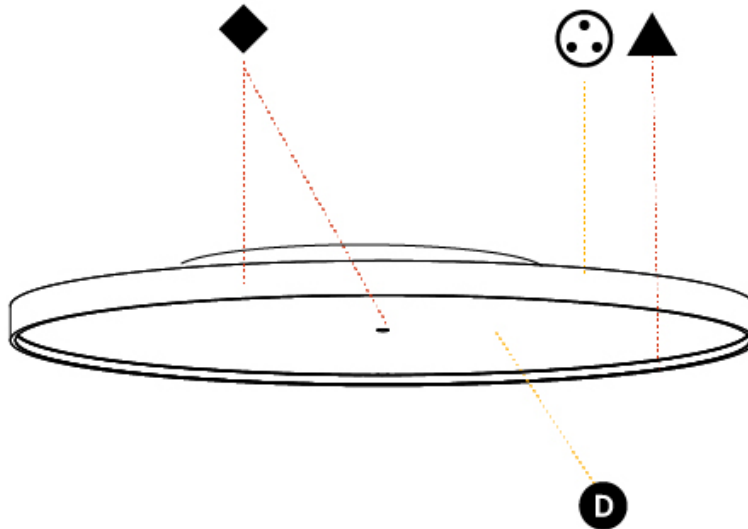

SIGN DIVA SURFACE

A3D089-

PROJECT	_____
TYPE	_____
SPECIFIER	_____
QUANTITY	_____
DATE	_____