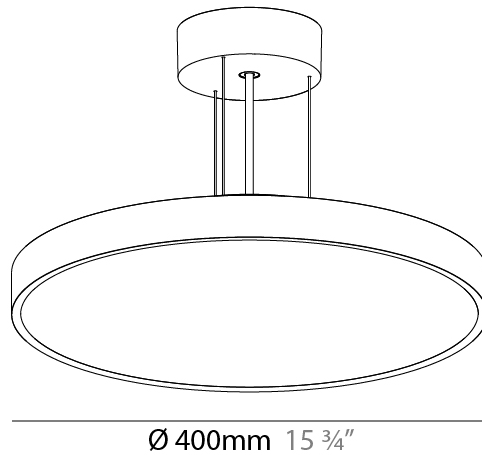

GENERAL

Series: Sign Diva
Subseries: Sign Diva Korona
Brand: Prolicht
Division: Architectural
Mounting Type: Suspension
Mounting Location: Ceiling
Subcategory: Pendant

PHYSICAL

Shape: Round
Diameter (mm): 400
Diameter (in): 15 3/4
Height (mm): 86
Height (in): 3 3/8
Light Distribution: Direct / Indirect
Weight (kg): 3.728
Weight (lbs): 8.22
Diffuser: PMMA - Opal / Micro-Prism / Sparkling Secret / Vintage Industrial
Fixture Finish: SSR / BKV / CWI / CRY / HAB / UFT / ITA / RUA / FTG / MYG / LOD / PUS / FRO / FUP / KIA / POP / BLS / SPG / MEY / GOH / GUM / CHC / COM / ABZ / JAG / OBR / MOS / ROR
Fixture Material: Extruded Aluminum / Steel
Cable Details: 2,000mm/78 3/4" or 6,000mm/236 1/4" Transparent Cable

ELECTRICAL

Lamp Type: LED (Zhaga Standard)
Input Wattage (W): 31.1
Total Output Wattage (W): 18 / 13
Dimming: Tri-Mode (Non-Dimming and Phase Dimming (120Vac only) and 0-10V Dimming)
Driver Included: Yes
Driver Location: Integrated
Driver Type: Constant Current - Universal
Driver Class: Class 2
Input Voltage (V): 120 - 277
Constant Current (MA): 500 / 350

LED

Color Temperature (°K): 2700 / 3000 / 3500 / 4000
Max. Delivered Lumen (lm): 3049 / 2651 / 2681 / 2736
Nominal Lumen (lm): 4182 / 4142 / 4189 / 4275
CRI: >90 CRI
Lamp Life (hrs): 50000

OPTICAL

RATINGS AND CERTIFICATIONS

Certified By: Certified for North American Standards
IP rating: IP20

51mm 2"
86mm 3 3/8" 2000-6000mm max.