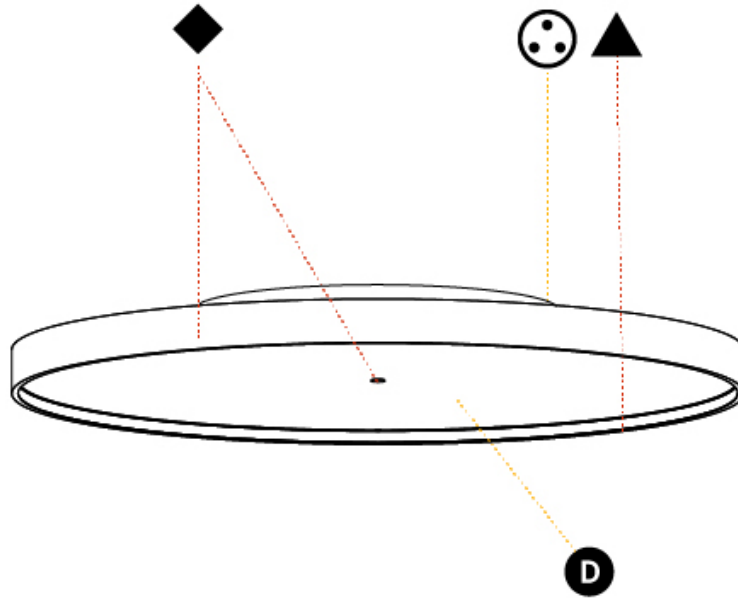

SIGN DIVA SURFACE

A3D088-

PROJECT

TYPE

SPECIFIER

QUANTITY

DATE