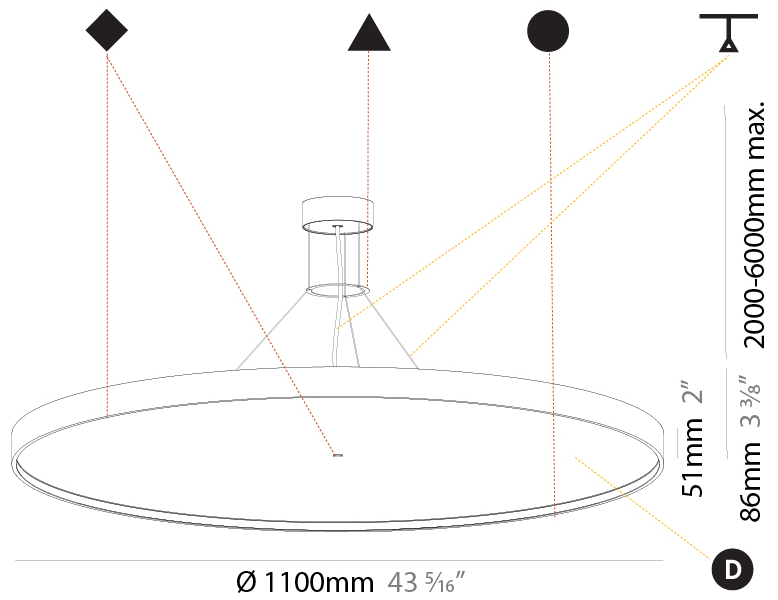

GENERAL

Series: Sign Diva
Subseries: Sign Diva Korona
Brand: Prolicht
Division: Architectural
Mounting Type: Suspension
Mounting Location: Ceiling
Subcategory: Pendant

PHYSICAL

Shape: Round
Diameter (mm): 1100
Diameter (in): 43 ⁵/₁₆"
Height (mm): 86
Height (in): 3 ³/₈"
Max. Overall Height (mm): 2086
Max. Overall Height (in): 82 ⁷/₈"
Light Distribution: Direct / Indirect
Weight (kg): 21.027
Weight (lbs): 46.36
Diffuser: PMMA - Opal / Micro-Prism / Sparkling Secret / Vintage Industrial
Fixture Finish: SSR / BKV / CWI / CRY / HAB / UFT / ITA / RUA / FTG / MYG / LOD / PUS / FRO / FUP / KIA / POP / BLS / SPG / MEY / GOH / GUM / CHC / COM / ABZ / JAG / OBR / MOS / ROR
Fixture Material: Extruded Aluminum / Steel
Cable Details: 2000mm or 6000mm Transparent Cable

ELECTRICAL

Lamp Type: LED (Zhaga Standard)
Input Wattage (W): 170
Total Output Wattage (W): 135 / 24
Dimming: Tri-Mode (Non-Dimming and Phase Dimming (120Vac only) and 0-10V Dimming)
Driver Included: Yes
Driver Location: Integrated
Driver Type: Constant Current - Universal
Driver Class: Class 2
Input Voltage (V): 120 - 277
Constant Current (MA): 600 / 350

LED

Color Temperature (°K): 2700 / 3000 / 3500 / 4000
Max. Delivered Lumen (lm): 17378 / 18180 / 20741 / 21164
Nominal Lumen (lm): 22701 / 23749 / 27094 / 27647
CRI: >90 CRI
Lamp Life (hrs): 50000

OPTICAL

RATINGS AND CERTIFICATIONS

Certified By: Certified for North American Standards
IP rating: IP20