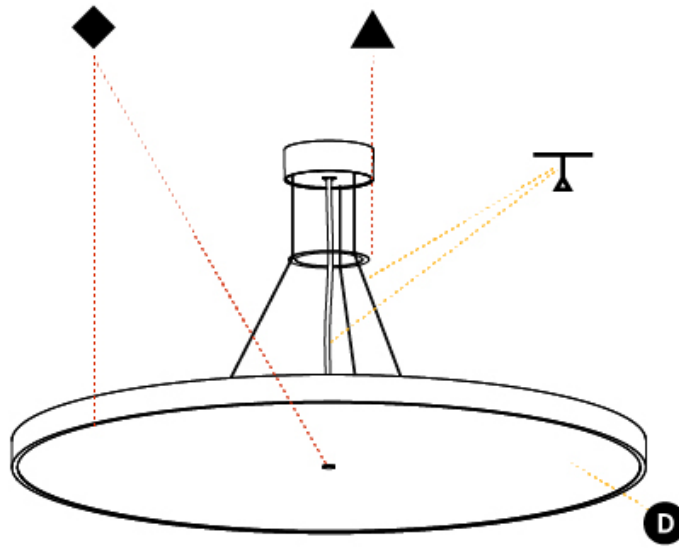

SIGN DIVA SUSPENSION

A300007-

PROJECT _____

TYPE _____

SPECIFIER _____

QUANTITY _____

DATE _____