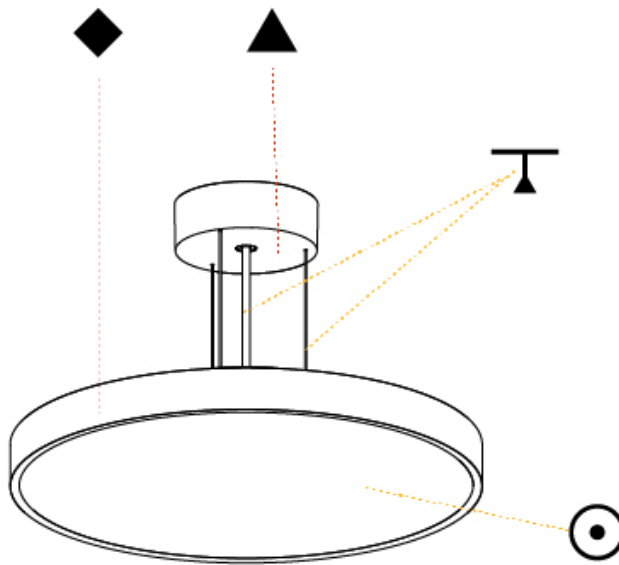

SIGN DIVA SUSPENSION

A300003-

PROJECT

TYPE

SPECIFIER

QUANTITY

DATE

A