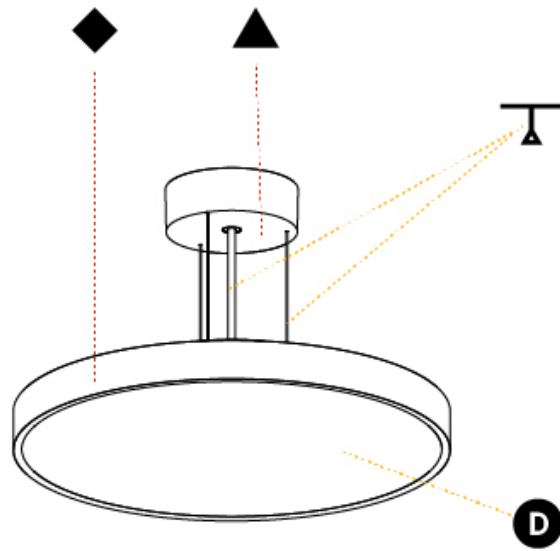

SIGN DIVA KORONA SUSPENSION

A300012-

PROJECT
TYPE
SPECIFIER
QUANTITY
DATE

A