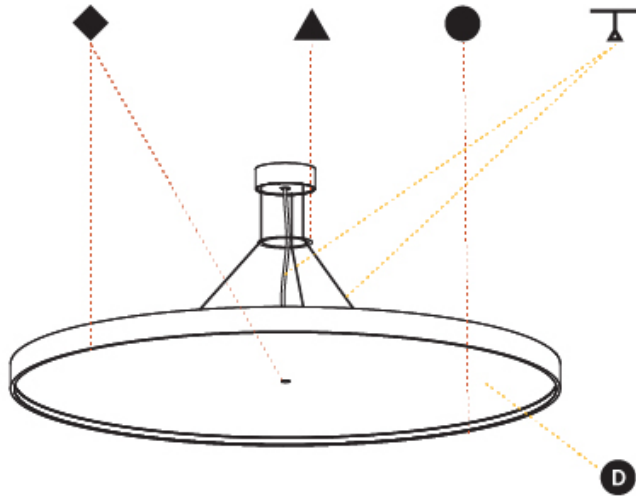

SIGN DIVA KORONA SUSPENSION

A300018-

PROJECT	_____
TYPE	_____
SPECIFIER	_____
QUANTITY	_____
DATE	_____

A