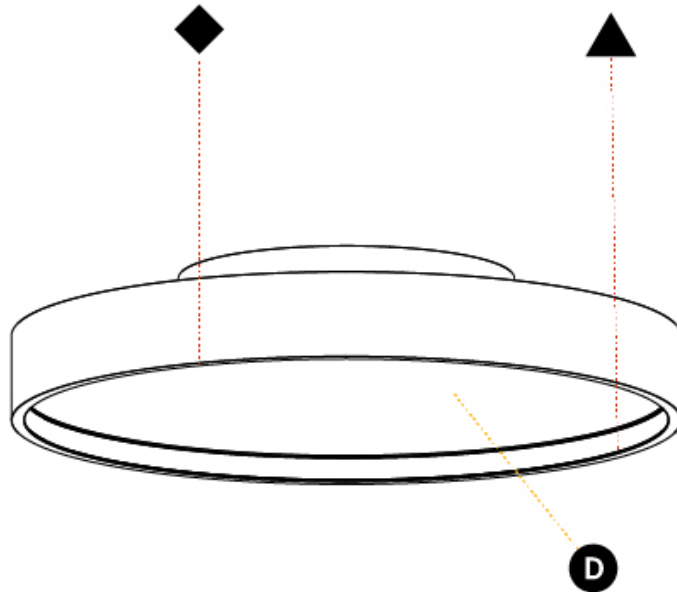

A3D101-

PROJECT
TYPE
SPECIFIER
QUANTITY
DATE