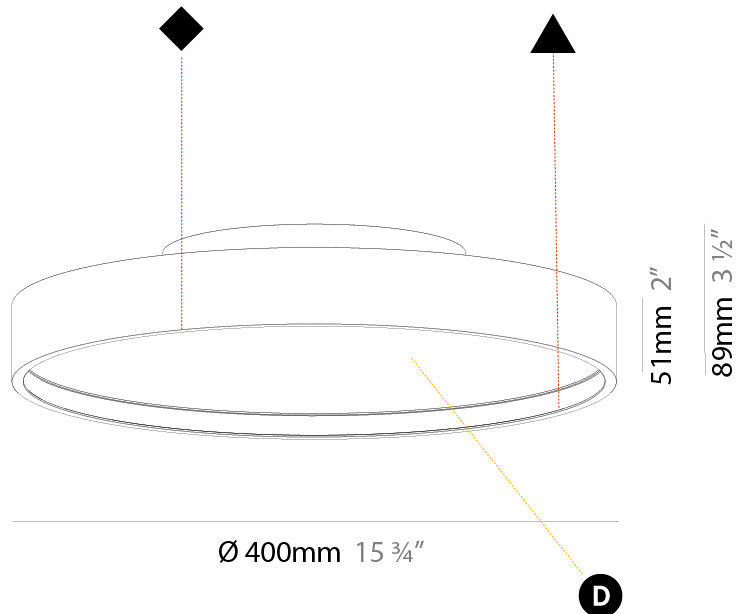

1. To build a product code in our configurator select the specify button on the base model # product page
2. To build a manual product code on this datasheet choose from the options listed below in blue font and add the suffix to the base model #

GENERAL

Series: Sign Diva
Subseries: Sign Diva Korona
Brand: Prolicht
Division: Architectural
Mounting Type: Surface
Mounting Location: Ceiling
Subcategory: Ambient

PHYSICAL

Shape: Round
Diameter (mm): 400
Diameter (in): 15 3/4
Height (mm): 89
Height (in): 3 1/2
Light Distribution: Direct
Weight (kg): 2.636
Weight (lbs): 5.811
Diffuser: [PMMA - Opal/Micro-Prism/Sparkling Secret/Vintage Industrial](#)
Fixture Finish: [SSR / BKV / CWI / CRY / HAB / UFT / ITA / RUA / FTG / MYG / LOD / PUS / FRO / FUP / KIA / POP / BLS / SPG / MEY / GOH / GUM / CHC / COM / ABZ / JAG / OBR / MOS / ROR](#)
Fixture Material: Extruded Aluminum / Steel

ELECTRICAL

Lamp Type: LED (Zhaga Standard)
Input Wattage (W): 19.8
Total Output Wattage (W): 16
Dimming: [Tri-Mode (Non-Dimming and Phase Dimming (120Vac only) and 0-10V Dimming)](#)
Driver Included: Yes
Driver Location: Integrated
Driver Type: Constant Current - Universal
Driver Class: Class 2
Input Voltage (V): 120 - 277
Constant Current (MA): 500

LED

Color Temperature (°K): [3000 / 3500 / 4000](#)
Max. Delivered Lumen (lm): 2260 / 2293 / 2340
CRI: >90 CRI
Lamp Life (hrs): 50000

OPTICAL

RATINGS AND CERTIFICATIONS

Certified By: Certified for North American Standards
IP rating: IP20