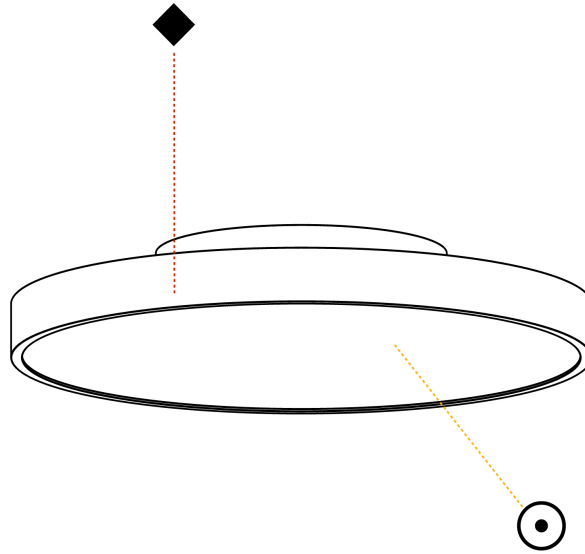

A3D086-

PROJECT

TYPE

SPECIFIER

QUANTITY

DATE

A