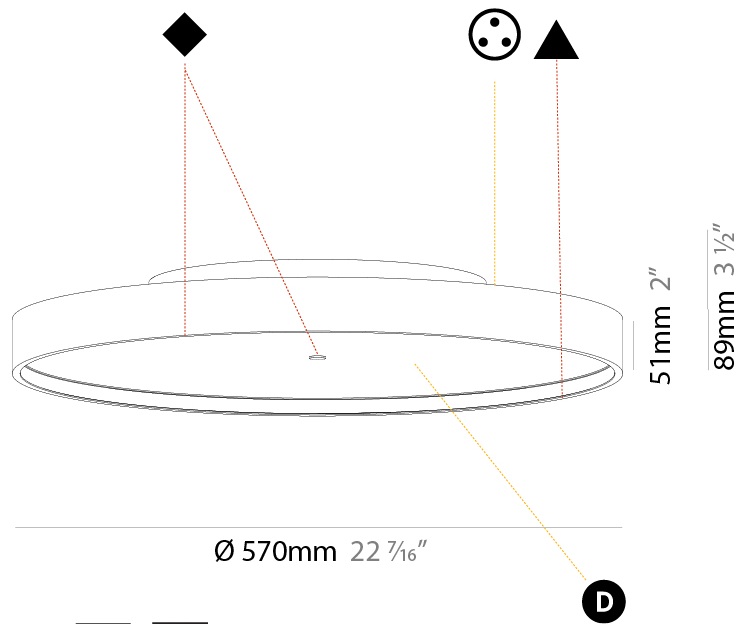

GENERAL

Series: Sign Diva
Subseries: Sign Diva Korona
Brand: Prolicht
Division: Architectural
Mounting Type: Surface
Mounting Location: Ceiling
Subcategory: Ambient

PHYSICAL

Shape: Round
Diameter (mm): 570
Diameter (in): 22 7/16
Height (mm): 89
Height (in): 3 1/2
Light Distribution: Direct / Indirect
Weight (kg): 7.4
Weight (lbs): 16.314
Diffuser: Direct - PMMA - Opal/Micro-Prism/Sparkling Secret/Vintage Industrial / Indirect - White/Yellow/Orange/Red/Blue/Green
Fixture Finish: SSR / BKV / CWI / CRY / HAB / UFT / ITA / RUA / FTG / MYG / LOD / PUS / FRO / FUP / KIA / POP / BLS / SPG / MEY / GOH / GUM / CHC / COM / ABZ / JAG / OBR / MOS / ROR
Fixture Material: Extruded Aluminum / Steel

ELECTRICAL

Lamp Type: LED (Zhaga Standard)
Input Wattage (W): 58.3
Total Output Wattage (W): 53
Dimming: Tri-Mode (Non-Dimming and Phase Dimming (120Vac only) and 0-10V Dimming)
Driver Included: Yes
Driver Location: Integrated
Driver Type: Constant Current - Universal
Driver Class: Class 2
Input Voltage (V): 120 - 277
Constant Current (MA): 350

LED

Color Temperature (°K): 3000 / 3500 / 4000
Max. Delivered Lumen (lm): 6170 / 6292 / 6420
CRI: >90 CRI
Lamp Life (hrs): 50000

OPTICAL

RATINGS AND CERTIFICATIONS

Certified By: Certified for North American Standards
IP rating: IP20

PROJECT
TYPE
SPECIFIER
QUANTITY
DATE

A

D