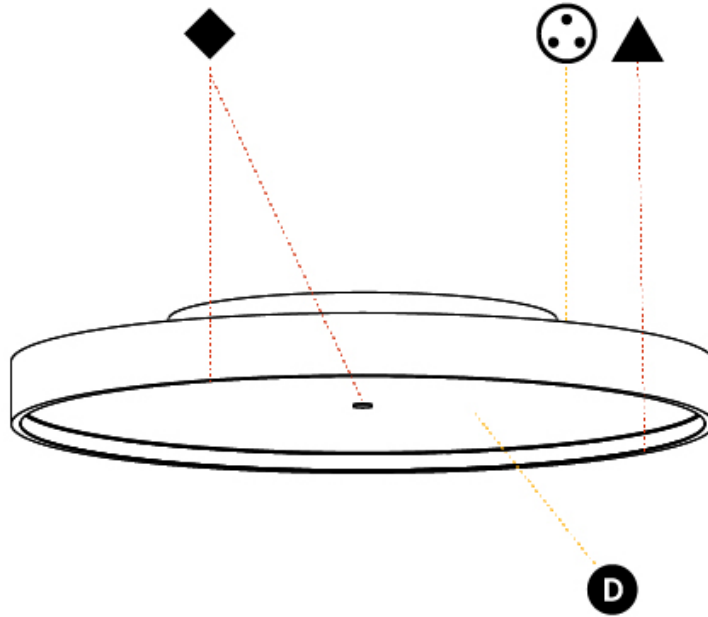

SIGN DIVA KORONA SURFACE

A3D097-

PROJECT	_____
TYPE	_____
SPECIFIER	_____
QUANTITY	_____
DATE	_____