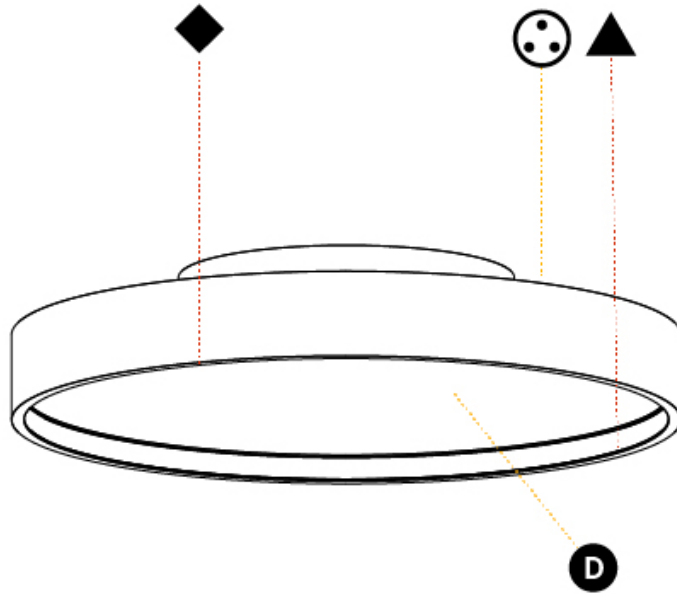

SIGN DIVA KORONA SURFACE

A3D096-

PROJECT	_____
TYPE	_____
SPECIFIER	_____
QUANTITY	_____
DATE	_____