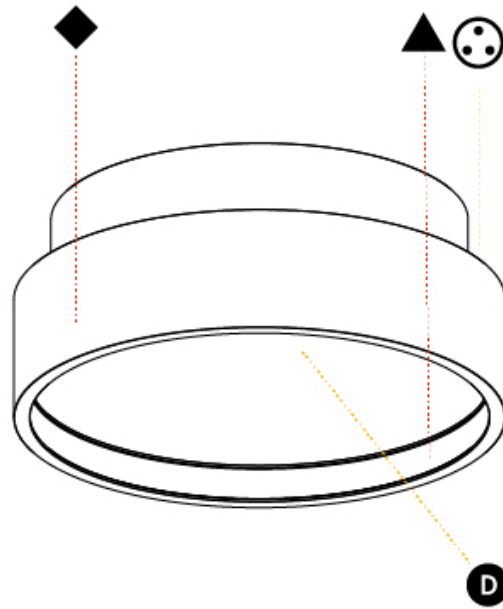

A3D085-

PROJECT	_____
TYPE	_____
SPECIFIER	_____
QUANTITY	_____
DATE	_____