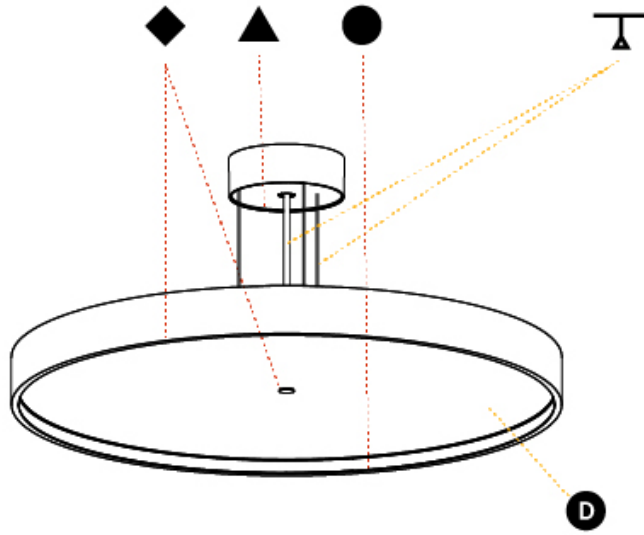

SIGN DIVA KORONA SUSPENSION

A300013-

PROJECT	_____
TYPE	_____
SPECIFIER	_____
QUANTITY	_____
DATE	_____

A