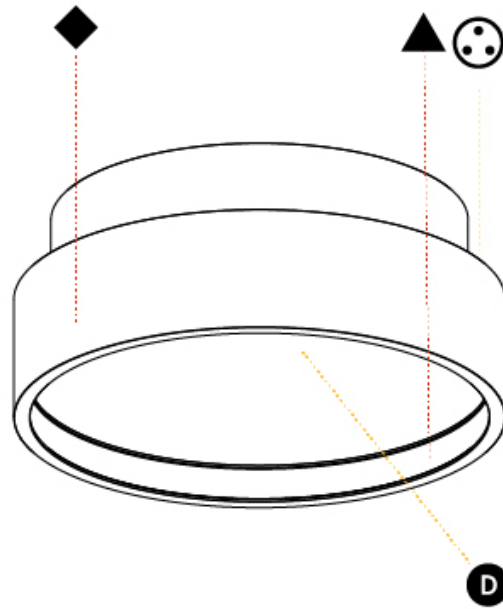

SIGN DIVA KORONA SURFACE

A3D095-

PROJECT	_____
TYPE	_____
SPECIFIER	_____
QUANTITY	_____
DATE	_____