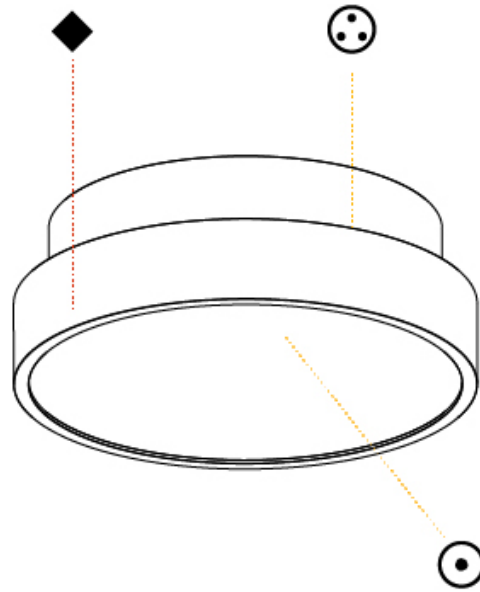

SIGN DIVA SURFACE

A3D090-

PROJECT _____

TYPE _____

SPECIFIER _____

QUANTITY _____

DATE _____

A