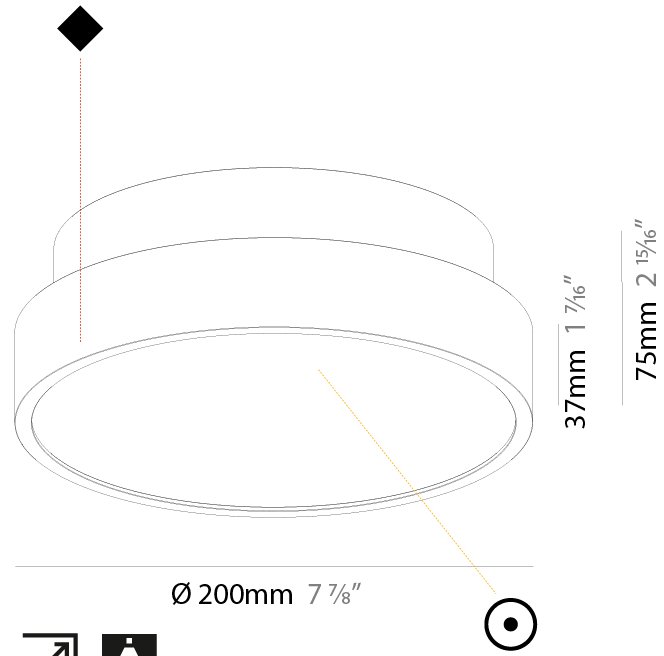

GENERAL

Series: Sign Diva
Subseries: Sign Diva
Brand: Prolicht
Division: Architectural
Mounting Type: Surface
Mounting Location: Ceiling
Subcategory: Ambient

PHYSICAL

Shape: Round
Diameter (mm): 200
Diameter (in): 7 7/8
Height (mm): 75
Height (in): 2 15/16
Light Distribution: Direct
Weight (kg): 1.122
Weight (lbs): 2.474
Diffuser: PMMA - Opal/Micro-Prism/Sparkling Secret/Vintage Industrial with Shine Ring
Fixture Finish: SSR / BKV / CWI / CRY / HAB / UFT / ITA / RUA / FTG / MYG / LOD / PUS / FRO / FUP / KIA / POP / BLS / SPG / MEY / GOH / GUM / CHC / COM / ABZ / JAG / OBR / MOS / ROR
Fixture Material: Extruded Aluminum / Steel

ELECTRICAL

Lamp Type: LED (Zhaga Standard)
Input Wattage (W): 12.1
Total Output Wattage (W): 11
Dimming: Tri-Mode (Non-Dimming and Phase Dimming (120Vac only) and 0-10V Dimming)
Driver Included: Yes
Driver Location: Integrated
Driver Type: Constant Current - Universal
Driver Class: Class 2
Input Voltage (V): 120 - 277
Constant Current (MA): 350

LED

Color Temperature (°K): 3000 / 3500 / 4000
Max. Delivered Lumen (lm): 1040 / 1058 / 1080
CRI: >90 CRI
Lamp Life (hrs): 50000

OPTICAL

RATINGS AND CERTIFICATIONS

Certified By: Certified for North American Standards
IP rating: IP20