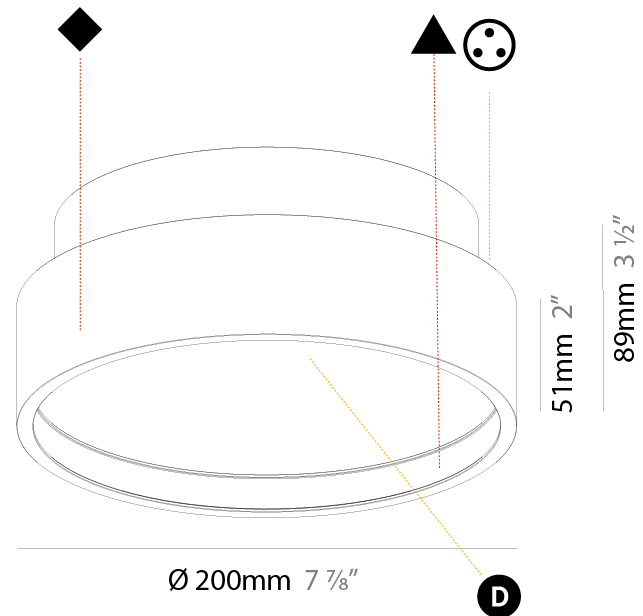

GENERAL

Series: Sign Diva
Subseries: Sign Diva Korona
Brand: Prolicht
Division: Architectural
Mounting Type: Surface
Mounting Location: Ceiling
Subcategory: Ambient

PHYSICAL

Shape: Round
Diameter (mm): 200
Diameter (in): 7 7/8
Height (mm): 89
Height (in): 3 1/2
Light Distribution: Direct / Indirect
Weight (kg): 1.261
Weight (lbs): 2.78
Diffuser: Direct - PMMA - Opal/Micro-Prism/Sparkling Secret/Vintage Industrial / Indirect - White/Yellow/Orange/Red/Blue/Green
Fixture Finish: SSR / BKV / CWI / CRY / HAB / UFT / ITA / RUA / FTG / MYG / LOD / PUS / FRO / FUP / KIA / POP / BLS / SPG / MEY / GOH / GUM / CHC / COM / ABZ / JAG / OBR / MOS / ROR
Fixture Material: Extruded Aluminum / Steel

ELECTRICAL

Lamp Type: LED (Zhaga Standard)
Input Wattage (W): 12.1
Total Output Wattage (W): 11
Dimming: Tri-Mode (Non-Dimming and Phase Dimming (120Vac only) and 0-10V Dimming)
Driver Included: Yes
Driver Location: Integrated
Driver Type: Constant Current - Universal
Driver Class: Class 2
Input Voltage (V): 120 - 277
Constant Current (MA): 350

LED

Color Temperature (°K): 3000 / 3500 / 4000
Max. Delivered Lumen (lm): 1100 / 1117 / 1140
CRI: >90 CRI
Lamp Life (hrs): 50000

OPTICAL

RATINGS AND CERTIFICATIONS

Certified By: Certified for North American Standards
IP rating: IP20

PROJECT
TYPE
SPECIFIER
QUANTITY
DATE