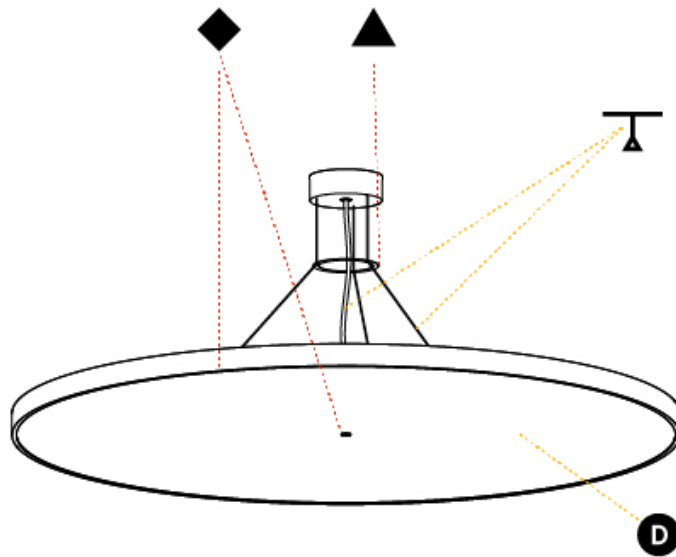

SIGN DIVA SUSPENSION

A300009-

PROJECT _____

TYPE _____

SPECIFIER _____

QUANTITY _____

DATE _____