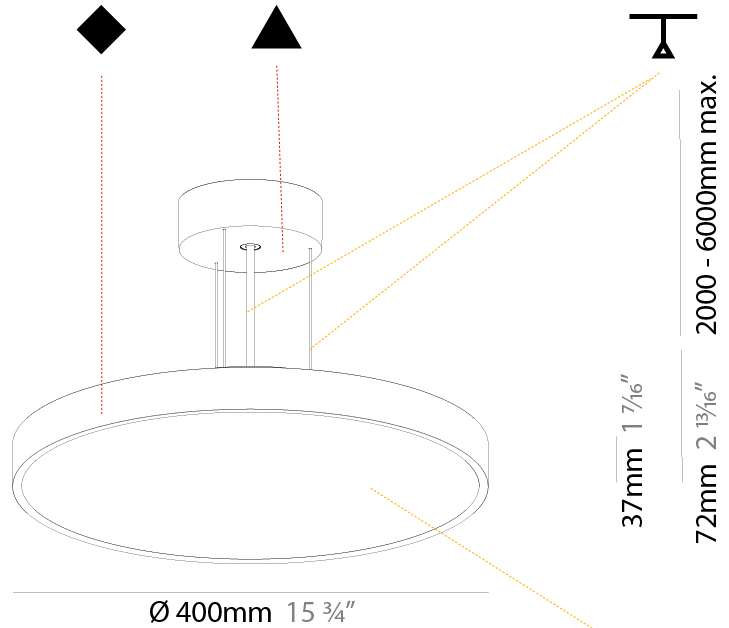

GENERAL

Series: Sign Diva
Subseries: Sign Diva
Brand: Prolicht
Division: Architectural
Mounting Type: Suspension
Mounting Location: Ceiling
Subcategory: Pendant

PHYSICAL

Shape: Round
Diameter (mm): 400
Diameter (in): 15 3/4
Height (mm): 72
Height (in): 2 13/16
Max. Overall Height (mm): 2072
Max. Overall Height (in): 81 3/16
Light Distribution: Direct
Weight (kg): 2.972
Weight (lbs): 6.55
Diffuser: PMMA - Opal / Micro-Prism / Sparkling Secret / Vintage Industrial with Shine Ring
Fixture Finish: SSR / BKV / CWI / CRY / HAB / UFT / ITA / RUA / FTG / MYG / LOD / PUS / FRO / FUP / KIA / POP / BLS / SPG / MEY / GOH / GUM / CHC / COM / ABZ / JAG / OBR / MOS / ROR
Fixture Material: Extruded Aluminum / Steel
Cable Details: 2000mm or 6000mm Transparent Cable

ELECTRICAL

Lamp Type: LED (Zhaga Standard)
Input Wattage (W): 19.8
Total Output Wattage (W): 16
Dimming: Tri-Mode (Non-Dimming and Phase Dimming (120Vac only) and 0-10V Dimming)
Driver Included: Yes
Driver Location: Integrated
Driver Type: Constant Current - Universal
Driver Class: Class 2
Input Voltage (V): 120 - 277
Constant Current (MA): 500

LED

Color Temperature (°K): 2700 / 3000 / 3500 / 4000
Max. Delivered Lumen (lm): 1160 / 1733 / 1741 / 1776
CRI: >90 CRI
Lamp Life (hrs): 50000

OPTICAL

RATINGS AND CERTIFICATIONS

Certified By: Certified for North American Standards
IP rating: IP20

PROJECT	_____
TYPE	_____
SPECIFIER	_____
QUANTITY	_____
DATE	_____

A