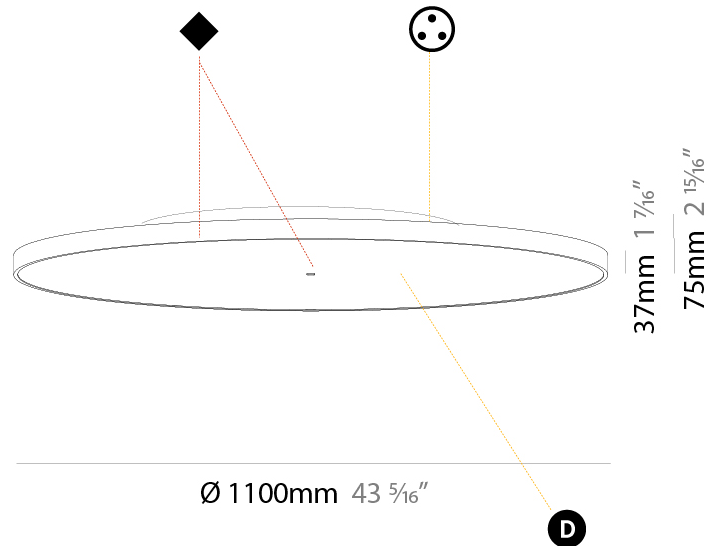

GENERAL

Series: Sign Diva
Subseries: Sign Diva
Brand: Prolicht
Division: Architectural
Mounting Type: Surface
Mounting Location: Ceiling
Subcategory: Ambient

PHYSICAL

Shape: Round
Diameter (mm): 1100
Diameter (in): 43 ⁵/₁₆"
Height (mm): 75
Height (in): 2 ¹⁵/₁₆"
Light Distribution: Direct / Indirect
Weight (kg): 18.39
Weight (lbs): 40.54
Diffuser: Direct - PMMA - Opal/Micro-Prism/Sparkling Secret/Vintage Industrial with Shine Ring / Indirect - White/Yellow/Orange/Red/Blue/Green
Fixture Finish: SSR / BKV / CWI / CRY / HAB / UFT / ITA / RUA / FTG / MYG / LOD / PUS / FRO / FUP / KIA / POP / BLS / SPG / MEY / GOH / GUM / CHC / COM / ABZ / JAG / OBR / MOS / ROR
Fixture Material: Extruded Aluminum / Steel

ELECTRICAL

Lamp Type: LED (Zhaga Standard)
Input Wattage (W): 169.4
Total Output Wattage (W): 134
Dimming: Tri-Mode (Non-Dimming and Phase Dimming (120Vac only) and 0-10V Dimming)
Driver Included: Yes
Driver Location: Integrated
Driver Type: Constant Current - Universal
Driver Class: Class 2
Input Voltage (V): 120 - 277
Constant Current (MA): 600

LED

Color Temperature (*K): 3000 / 3500 / 4000
Max. Delivered Lumen (lm): 19520 / 19933 / 20340
CRI: >90 CRI
Lamp Life (hrs): 50000

OPTICAL

RATINGS AND CERTIFICATIONS

Certified By: Certified for North American Standards
IP rating: IP20