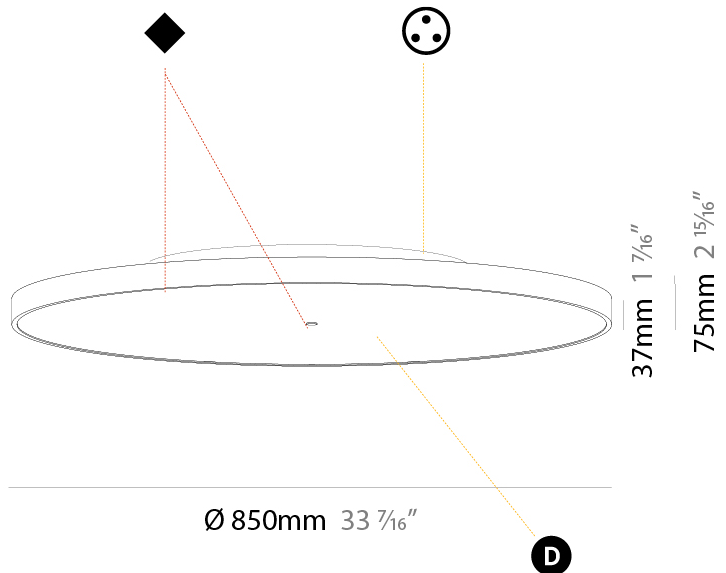

GENERAL

Series: Sign Diva
Subseries: Sign Diva
Brand: Prolicht
Division: Architectural
Mounting Type: Surface
Mounting Location: Ceiling
Subcategory: Ambient

PHYSICAL

Shape: Round
Diameter (mm): 850
Diameter (in): 33 ⁷/₁₆
Height (mm): 75
Height (in): 2 ¹⁵/₁₆
Light Distribution: Direct / Indirect
Weight (kg): 12.906
Weight (lbs): 28.453
Diffuser: Direct - PMMA - Opal/Micro-Prism/Sparkling Secret/Vintage Industrial with Shine Ring / Indirect - White/Yellow/Orange/Red/Blue/Green
Fixture Finish: SSR / BKV / CWI / CRY / HAB / UFT / ITA / RUA / FTG / MYG / LOD / PUS / FRO / FUP / KIA / POP / BLS / SPG / MEY / GOH / GUM / CHC / COM / ABZ / JAG / OBR / MOS / ROR
Fixture Material: Extruded Aluminum / Steel

ELECTRICAL

Lamp Type: LED (Zhaga Standard)
Input Wattage (W): 96.8
Total Output Wattage (W): 76.8
Dimming: Tri-Mode (Non-Dimming and Phase Dimming (120Vac only) and 0-10V Dimming)
Driver Included: Yes
Driver Location: Integrated
Driver Type: Constant Current - Universal
Driver Class: Class 2
Input Voltage (V): 120 - 277
Constant Current (MA): 600

LED

Color Temperature (°K): 3000 / 3500 / 4000
Max. Delivered Lumen (lm): 11160 / 11388 / 11620
CRI: >90 CRI
Lamp Life (hrs): 50000

OPTICAL

RATINGS AND CERTIFICATIONS

Certified By: Certified for North American Standards
IP rating: IP20

PROJECT
TYPE
SPECIFIER
QUANTITY
DATE