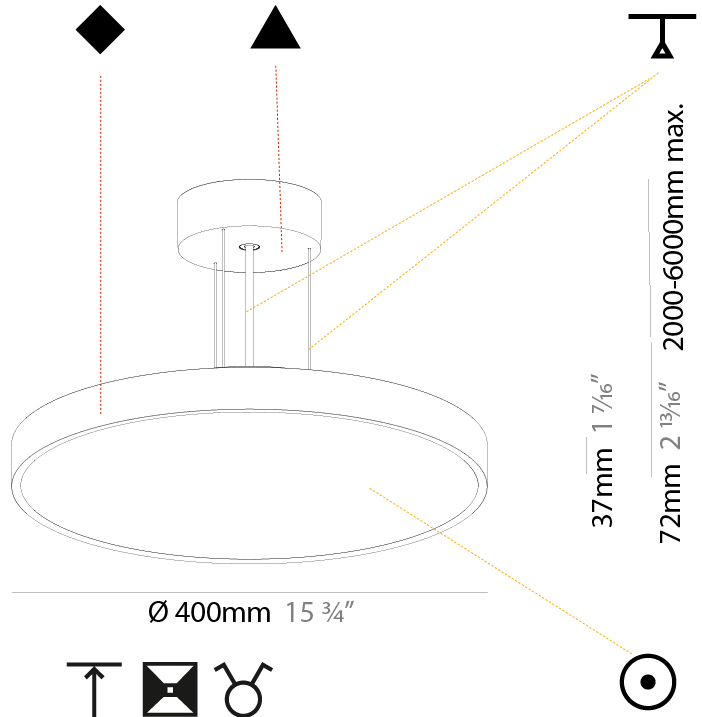

GENERAL

Series: Sign Diva
Subseries: Sign Diva
Brand: Prolicht
Division: Architectural
Mounting Type: Suspension
Mounting Location: Ceiling
Subcategory: Pendant

PHYSICAL

Shape: Round
Diameter (mm): 400
Diameter (in): 15 3/4
Height (mm): 72
Height (in): 2 13/16
Max. Overall Height (mm): 2072
Max. Overall Height (in): 81 9/16
Light Distribution: Direct / Indirect
Weight (kg): 3.398
Weight (lbs): 7.49
Diffuser: PMMA - Opal / Micro-Prism / Sparkling Secret / Vintage Industrial with Shine Ring
Fixture Finish: SSR / BKV / CWI / CRY / HAB / UFT / ITA / RUA / FTG / MYG / LOD / PUS / FRO / FUP / KIA / POP / BLS / SPG / MEY / GOH / GUM / CHC / COM / ABZ / JAG / OBR / MOS / ROR
Fixture Material: Extruded Aluminum / Steel
Cable Details: 2000mm or 6000mm Transparent Cable

ELECTRICAL

Lamp Type: LED (Zhaga Standard)
Input Wattage (W): 34.1
Total Output Wattage (W): 16 / 12
Dimming: Tri-Mode (Non-Dimming and Phase Dimming (120Vac only) and 0-10V Dimming)
Driver Included: Yes
Driver Location: Integrated
Driver Type: Constant Current - Universal
Driver Class: Class 2
Input Voltage (V): 120 - 277
Constant Current (MA): 500

LED

Color Temperature (°K): 2700 / 3000 / 3500 / 4000
Max. Delivered Lumen (lm): 2676 / 2651 / 2681 / 2736
CRI: >90 CRI
Lamp Life (hrs): 50000

OPTICAL

RATINGS AND CERTIFICATIONS

Certified By: Certified for North American Standards
IP rating: IP20