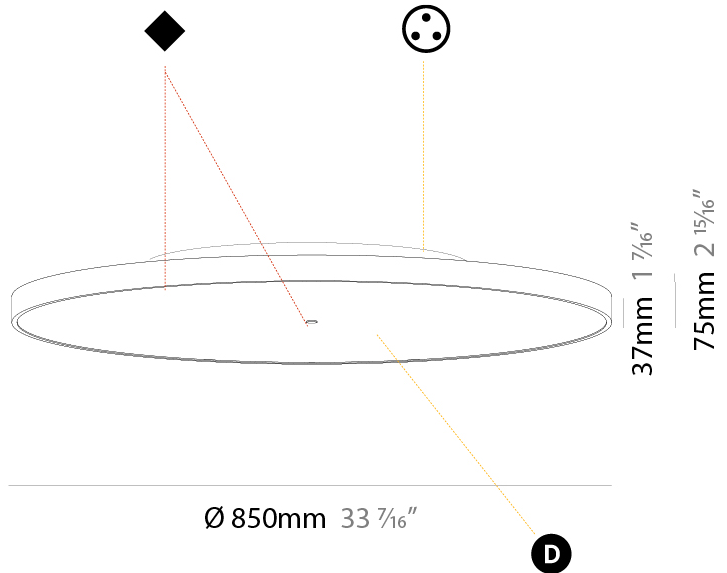

GENERAL

Series: Sign Diva
Subseries: Sign Diva Korona
Brand: Prolicht
Division: Architectural
Mounting Type: Surface
Mounting Location: Ceiling
Subcategory: Ambient

PHYSICAL

Shape: Round
Diameter (mm): 850
Diameter (in): 33 7/16
Height (mm): 89
Height (in): 3 1/2
Light Distribution: Direct / Indirect
Weight (kg): 13.283
Weight (lbs): 29.284
Diffuser: Direct - PMMA - Opal/Micro-Prism/Sparkling Secret/Vintage Industrial / Indirect - White/Yellow/Orange/Red/Blue/Green
Fixture Finish: SSR / BKV / CWI / CRY / HAB / UFT / ITA / RUA / FTG / MYG / LOD / PUS / FRO / FUP / KIA / POP / BLS / SPG / MEY / GOH / GUM / CHC / COM / ABZ / JAG / OBR / MOS / ROR
Fixture Material: Extruded Aluminum / Steel

ELECTRICAL

Lamp Type: LED (Zhaga Standard)
Input Wattage (W): 96.8
Total Output Wattage (W): 76.8
Dimming: Tri-Mode (Non-Dimming and Phase Dimming (120Vac only) and 0-10V Dimming)
Driver Included: Yes
Driver Location: Integrated
Driver Type: Constant Current - Universal
Driver Class: Class 2
Input Voltage (V): 120 - 277
Constant Current (MA): 600

LED

Color Temperature (°K): 3000 / 3500 / 4000
Max. Delivered Lumen (lm): 11160 / 11388 / 11620
CRI: >90 CRI
Lamp Life (hrs): 50000

OPTICAL

RATINGS AND CERTIFICATIONS

Certified By: Certified for North American Standards
IP rating: IP20

PROJECT
TYPE
SPECIFIER
QUANTITY
DATE