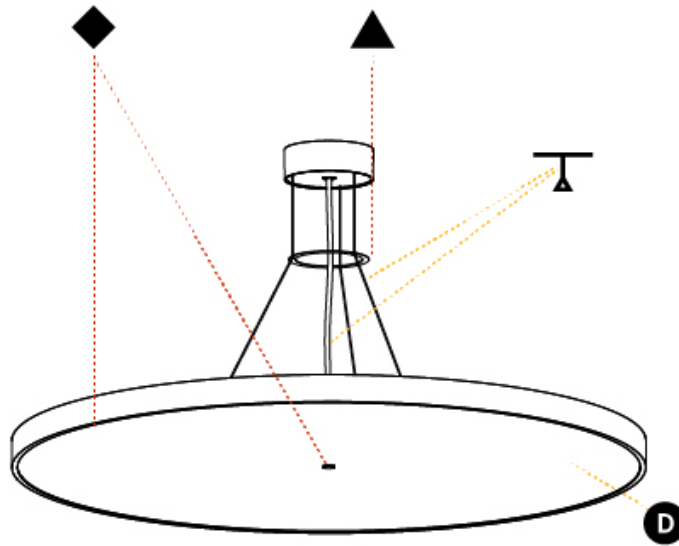

SIGN DIVA SUSPENSION

A300006-

PROJECT	_____
TYPE	_____
SPECIFIER	_____
QUANTITY	_____
DATE	_____