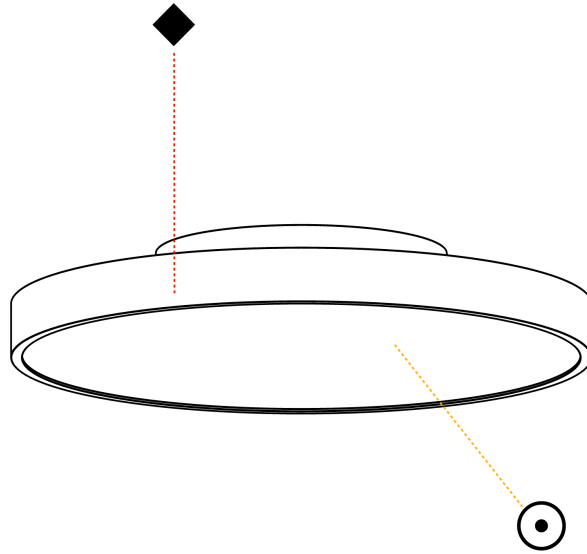

SIGN DIVA SURFACE

A3D091-

PROJECT	_____
TYPE	_____
SPECIFIER	_____
QUANTITY	_____
DATE	_____